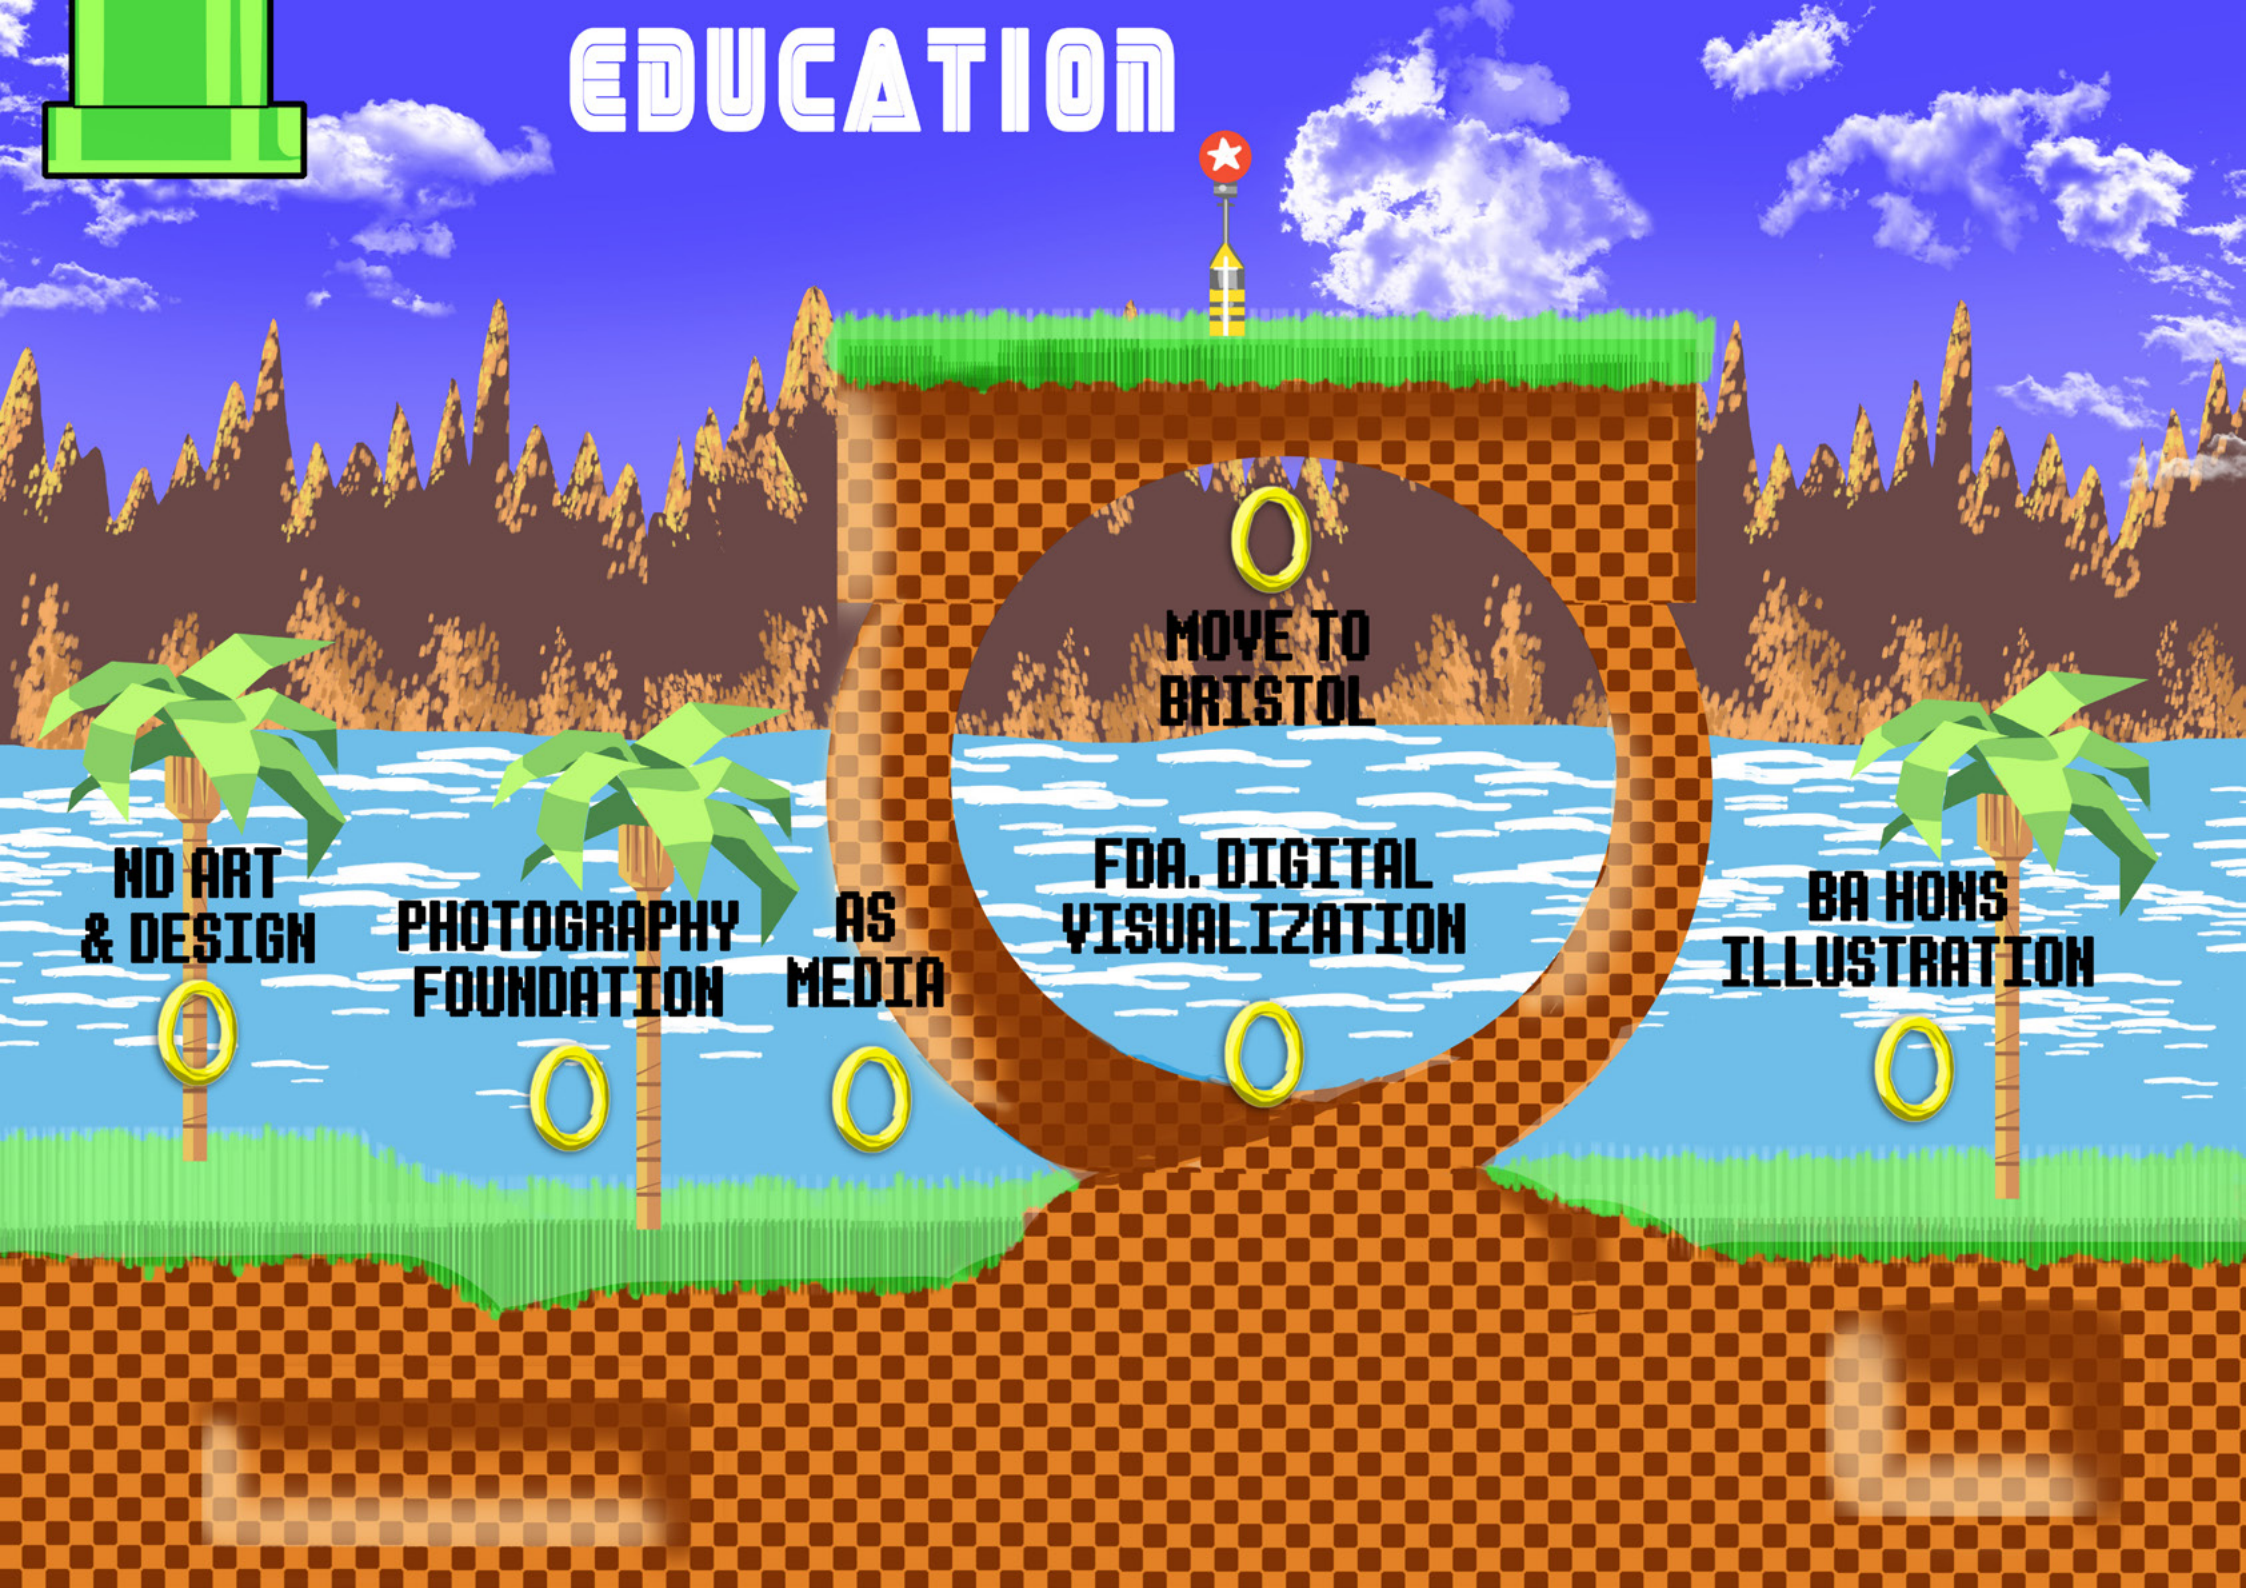

EDUCATION

**MOVE TO
BRISTOL**

**ND ART
& DESIGN**

**PHOTOGRAPHY
FOUNDATION**

**AS
MEDIA**

**FDA. DIGITAL
VISUALIZATION**

**BA HONS
ILLUSTRATION**